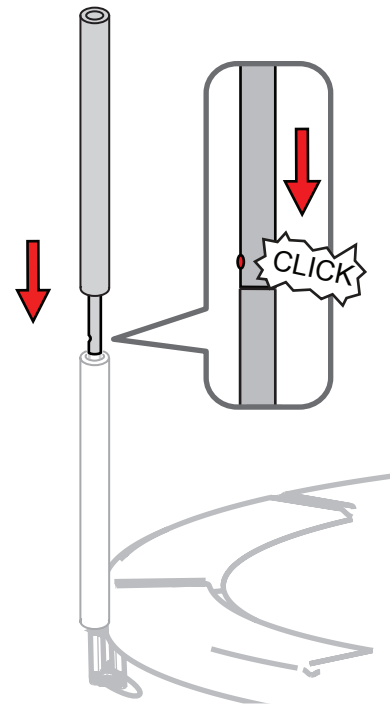

BERG Safety Net Comfort InGround  
 art. no. 35.74.19.00 / 35.74.21.00 / 35.14.22.00 / 35.74.24.00

www.bergtoys.com

# Safety Net Comfort InGround

- 1**
- |    |       |       |    |
|----|-------|-------|----|
| 1x | 2x    | 1x    | 2x |
| 4x | M6 4x | M6 4x | 1x |

- 2**
- 1x

- 3**
- 1x

- 4**
- 1
- 2
- 3
- x 8

5

6