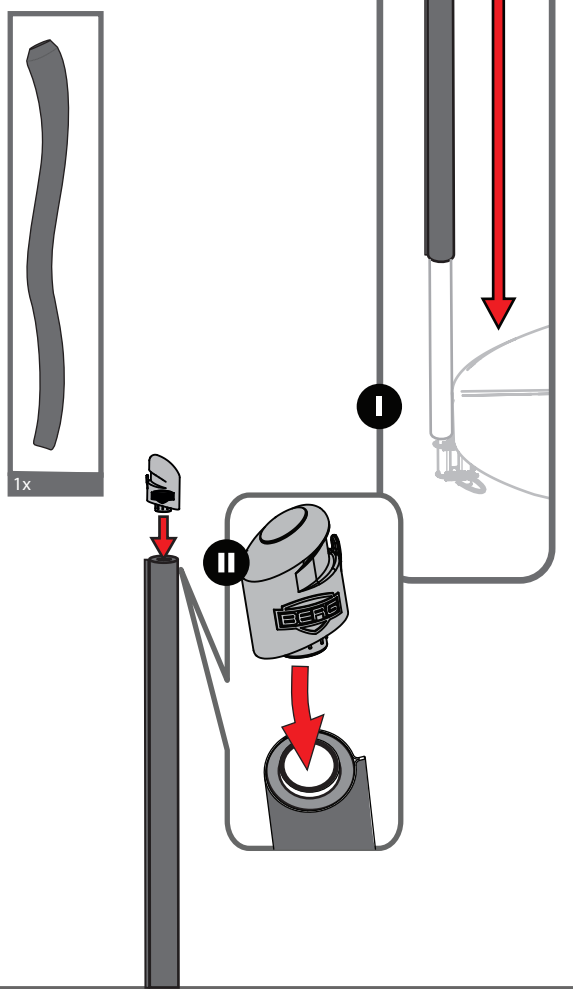

BERG Safety Net Comfort InGround  
 art. no. 35.74.19.00 / 35.74.21.00 / 35.14.22.00 / 35.74.24.00

www.bergtoys.com

# Safety Net Comfort InGround

- 1**
- |    |       |       |    |
|----|-------|-------|----|
| 1x | 2x    | 1x    | 2x |
| 4x | M6 4x | M6 4x | 1x |

- 2**
- 1x

- 3**
- 1x

- 4**
- 1
- 2
- 3
- x 8

5

6