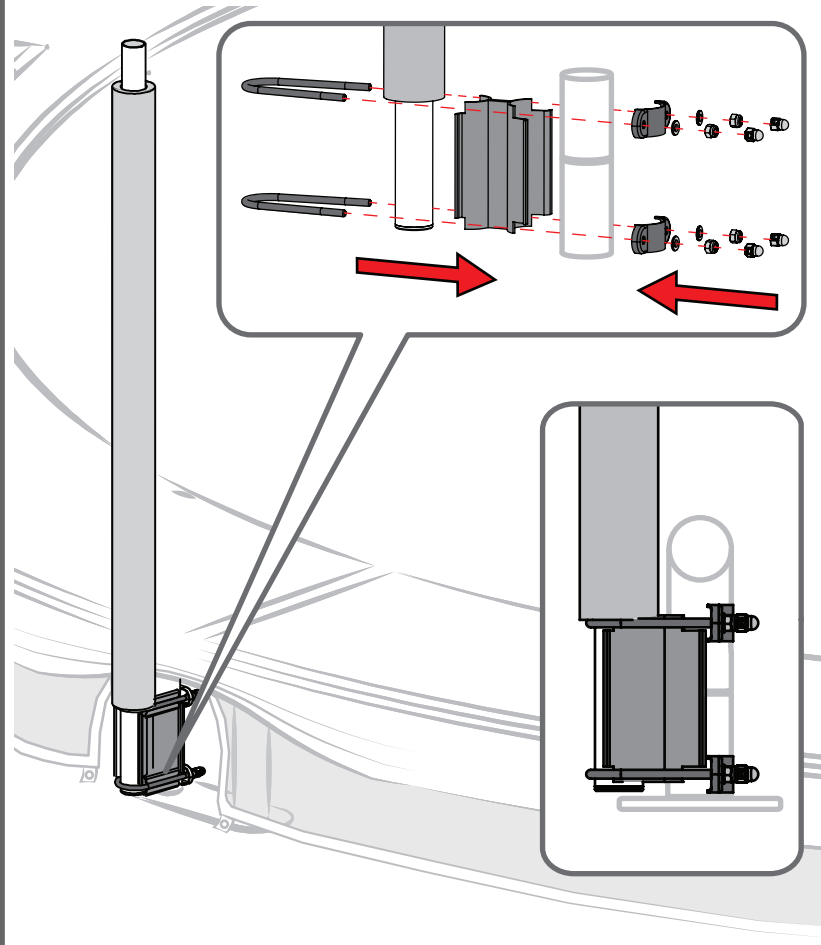

BERG Safety Net Comfort InGround  
 art. no. 35.74.19.00 / 35.74.21.00 / 35.14.22.00 / 35.74.24.00

www.bergtoys.com

# Safety Net Comfort InGround

- 1**
- |    |       |       |    |
|----|-------|-------|----|
| 1x | 2x    | 1x    | 2x |
| 4x | M6 4x | M6 4x | 1x |

- 2**
- 1x

- 3**
- 1x

- 4**
- 1
- 2
- 3
- x 8

5

6