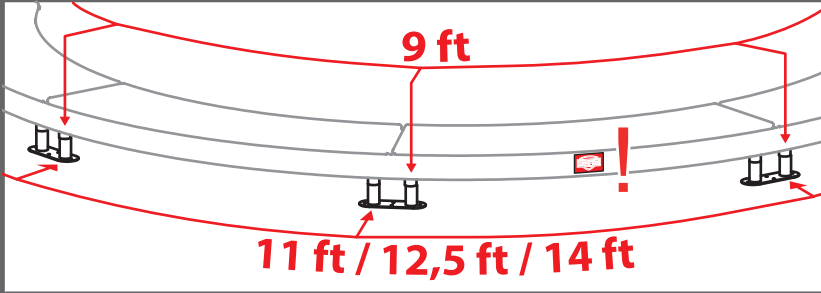

BERG Safety Net Comfort InGround  
 art. no. 35.74.19.00 / 35.74.21.00 / 35.14.22.00 / 35.74.24.00

www.bergtoys.com

# Safety Net Comfort InGround

- 1**
- |    |       |       |    |
|----|-------|-------|----|
| 1x | 2x    | 1x    | 2x |
| 4x | M6 4x | M6 4x | 1x |

- 2**
- 1x

- 3**
- 1x

- 4**
- 1
- 2
- 3
- x 8

5

6